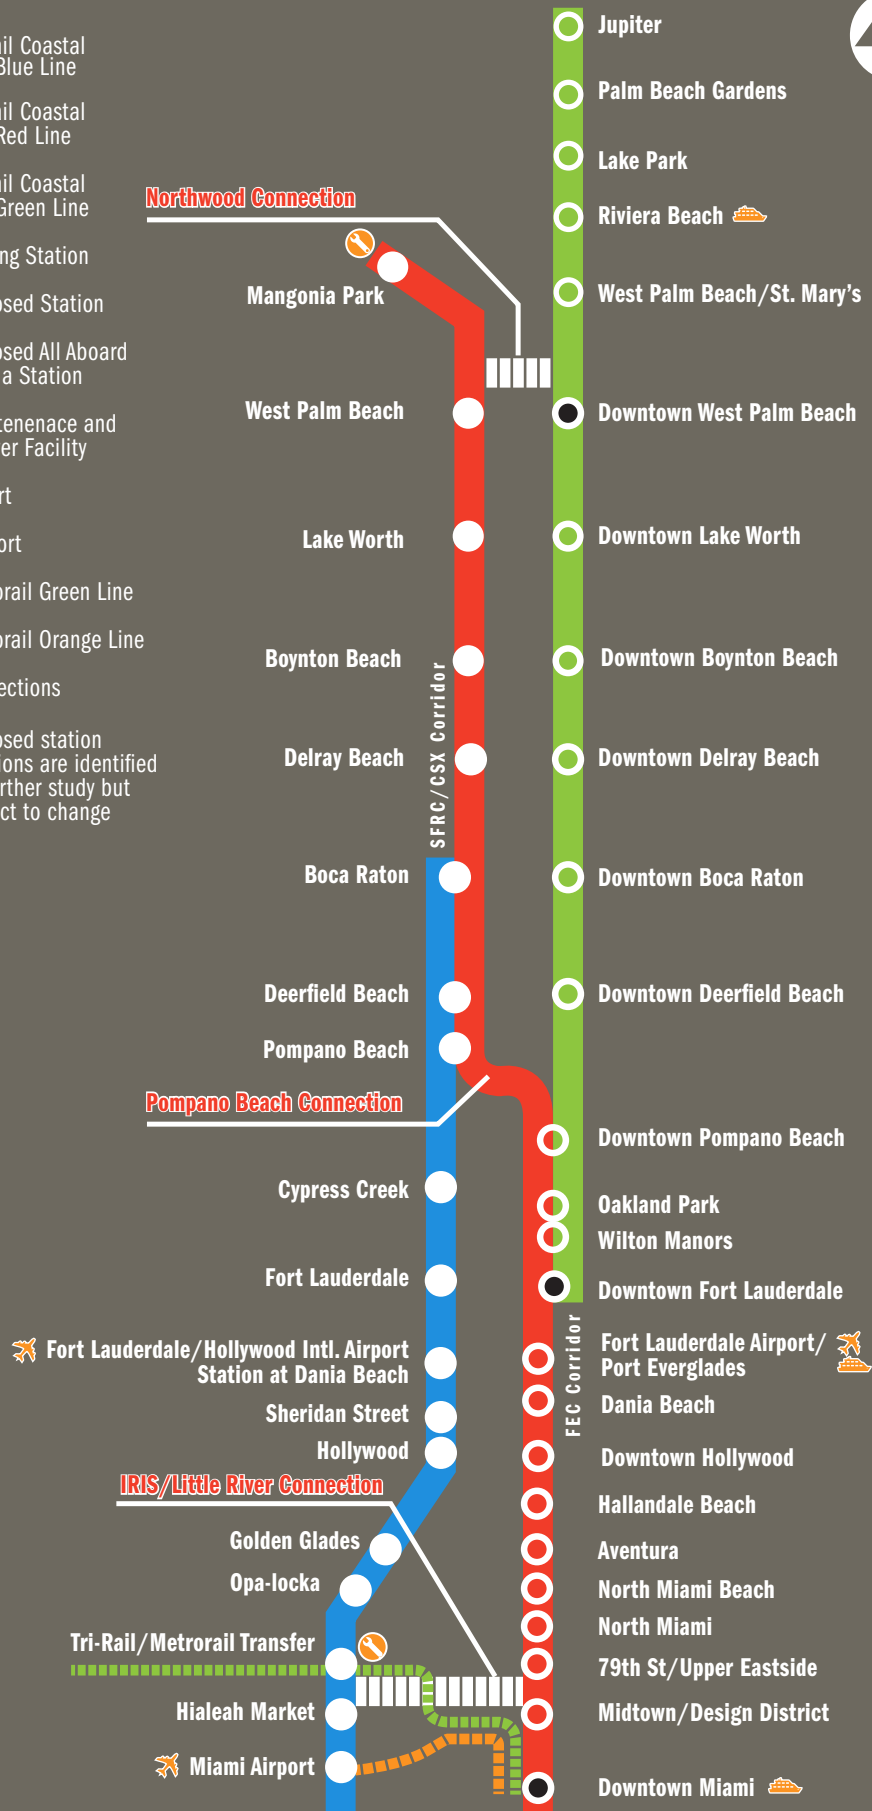

System Map

Tri-Rail Coastal Link

Getting Southeast Florida To Work

- KEY**
- █ Tri-Rail Coastal Link Blue Line
 - █ Tri-Rail Coastal Link Red Line
 - █ Tri-Rail Coastal Link Green Line
 - Existing Station
 - Proposed Station
 - Proposed All Aboard Florida Station
 - Maintenance and Layover Facility
 - Airport
 - Seaport
 - ▬▬▬ Metrorail Green Line
 - ▬▬▬ Metrorail Orange Line
 - ▬▬▬ Connections

Note: Proposed station locations are identified for further study but subject to change

PALM BEACH COUNTY

BROWARD COUNTY

MIAMI-DADE COUNTY